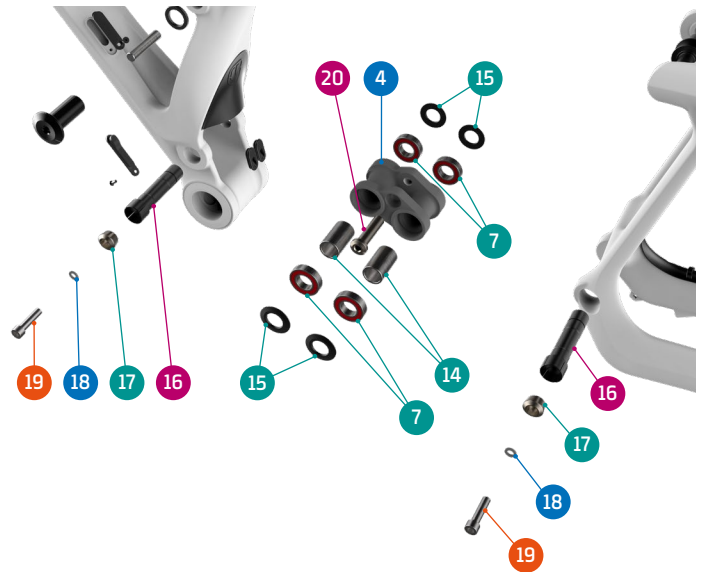

DETAIL 02

SET 1

ZERO BEARING KIT 19

SET 2

SHOCK HARDWARE KIT 12

SET 3

UPPER LINK KIT 25

SET 4

LOWER LINK KIT 23

SET 5

CABLE GUIDE KIT 3

PART NUMBER	DESCRIPTION	COMPONENTS
099.20100	SET 1: ZERO BEARING KIT 19	BEARING 6900V-2RS, 10x22x6 (x2) / BEARING 6901V-2RS, 12X24X6 (x2) / BEARING 6902V-2RS, 28x15x7 (x6)
099.20200	SET 2: SHOCK HARDWARE KIT 12	SPACER, 10x17x6 (x2) / SHOCK BOLT (x1) / SHOCK BOLT (x2)
099.20300	SET 3: UPPER LINK KIT 25	SPACER, 3MM (x2) / LINK AXLE (x2) / SPACER, 15x22x3 (x2) / M8 THREAD AXLE (x1) / PIVOT AXLE, M12 (x2)
099.20400	SET 4: LOWER LINK KIT 23	SPACER 19X12X2 (x2) / SPACER, 15x27x2 (x4) / MAIN AXLE, 15x73L (x2) / TAPER NUT (x2) / SPACER (x2) / SCREW BOLT (x2)
099.19010	SET 5: CABLE GUIDE KIT 3	CABLE GUIDE (x1) / SCREW BOLT (x1)
099.20007	SET 6: CABLE GUIDE COVER	CABLE GUIDE COVER (x1) / SCREW BOLT (x1)
099.20010	CHAIN GUIDE