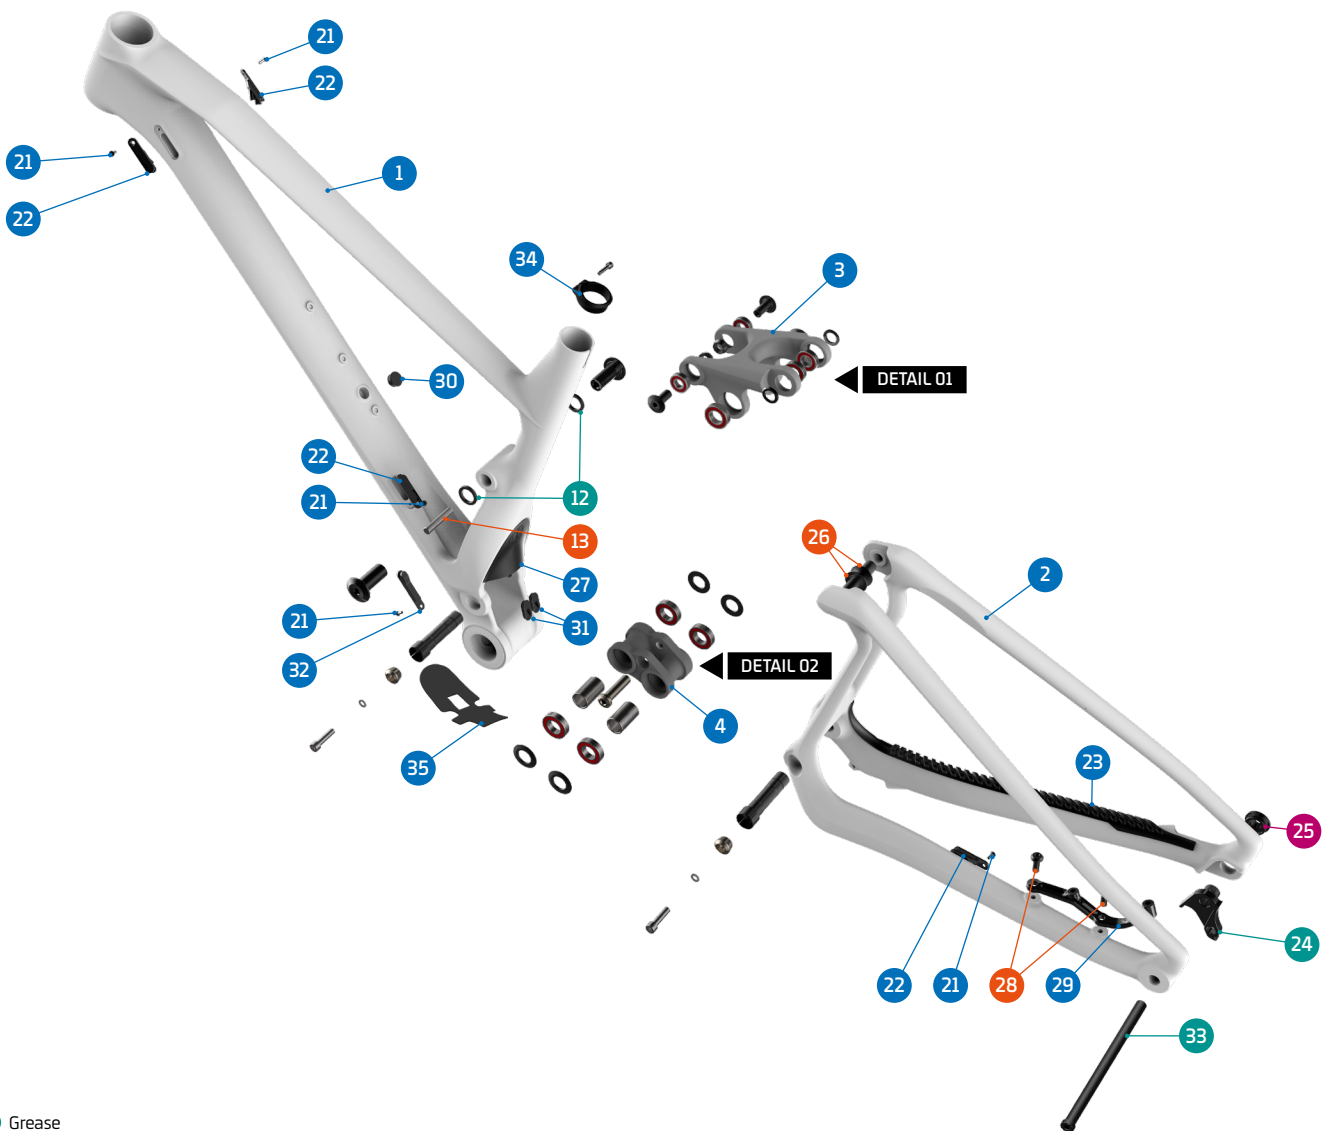

F-PODIUM

- Grease
- Threadlocker
- Grease + Threadlocker

Apply grease to the shaft, and locker to the threads

ITEM No.	DESCRIPTION	QTY.	PART NUMBER	TORQUE
1	FRONT TRIANGLE	1		
2	REAR TRIANGLE	1		
3	UPPER LINK	1		
4	LOWER LINK	1	099.20002	
5	BEARING, 10x22x6	2	SET 1	
6	BEARING, 12x24x6	2	SET 1	
7	BEARING, 28x15x7	6	SET 1	
8	SPACER, 10x17x6	2	SET 2	
9	SHOCK BOLT	2	SET 2	12Nm
10	SPACER, 3MM	2	SET 3	
11	LINK AXLE	2	SET 3	10Nm
12	SPACER, 15x22x3	2	SET 3	
13	M8 THREAD AXLE	1	SET 3	
14	SPACER 19X12X2	2	SET 4	
15	SPACER, 15x27x2	4	SET 4	
16	MAIN AXLE, 15x73L	2	SET 4	12Nm
17	TAPER NUT	2	SET 4	
18	SPACER	2	SET 4	
19	SCREW BOLT	2	SET 4	10Nm

ITEM No.	DESCRIPTION	QTY.	PART NUMBER	TORQUE
20	SHOCK BOLT	1	SET 2	14Nm
20	SHOCK BOLT STEEL	1	099.22022	
21	SCREW BOLT	5	SET 5 / SET 6	3Nm
22	CABLE GUIDE	4	SET 5	
23	CHAINSTAY PROTECTOR	1	099.20004	
24	SRAM UDH HANGER 2021/2022	1		
	HANGER M068 2020	1	099.00055	
25	SRAM UDH HANGER NUT	1		25Nm
26	PIVOT AXLE, M12	2	SET 3	10Nm
27	SHOCK FENDER	1	099.20005	
28	SCREW BOLT M6x16	2	099.13006	8Nm
29	DISC ADAPTOR 160	1	099.20001	
30	LIVE VALVE 15 MM CAP	1	099.20006	
31	CABLE RUBBER	2	989.13010	
32	CABLE GUIDE COVER	1	SET 6	
33	REAR AXLE 2020	1	099.17004	
	REAR AXLE 2021/2022	1	112.90027	
34	SEAT CLAMP 37 MM	1	099.21028	
35	DOWN TUBE PROTECTOR	1	099.20009	