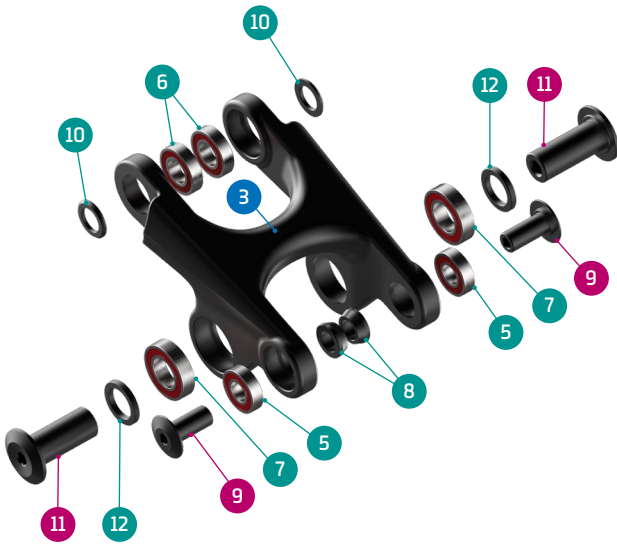

DETAIL 01

DETAIL 02

SET 1

ZERO BEARING KIT 19

SET 2

SHOCK HARDWARE KIT 12

SET 3

UPPER LINK KIT 25

SET 4

LOWER LINK KIT 23

SET 5

CABLE GUIDE KIT 3

PART NUMBER	DESCRIPTION	COMPONENTS
099.20100	SET 1: ZERO BEARING KIT 19	BEARING 6900V-2RS, 10x22x6 (x2) / BEARING 6901V-2RS, 12X24X6 (x2) / BEARING 6902V-2RS, 28x15x7 (x6)
099.20200	SET 2: SHOCK HARDWARE KIT 12	SPACER, 10x17x6 (x2) / SHOCK BOLT (x1) / SHOCK BOLT (x2)
099.20300	SET 3: UPPER LINK KIT 25	SPACER, 3MM (x2) / LINK AXLE (x2) / SPACER, 15x22x3 (x2) / M8 THREAD AXLE (x1) / PIVOT AXLE, M12 (x2)
099.20400	SET 4: LOWER LINK KIT 23	SPACER 19X12X2 (x2) / SPACER, 15x27x2 (x4) / MAIN AXLE, 15x73L (x2) / TAPER NUT (x2) / SPACER (x2) / SCREW BOLT (x2)
099.19010	SET 5: CABLE GUIDE KIT 3	CABLE GUIDE (x1) / SCREW BOLT (x1)
099.20007	SET 6: CABLE GUIDE COVER	CABLE GUIDE COVER (x1) / SCREW BOLT (x1)
099.20010	CHAIN GUIDE